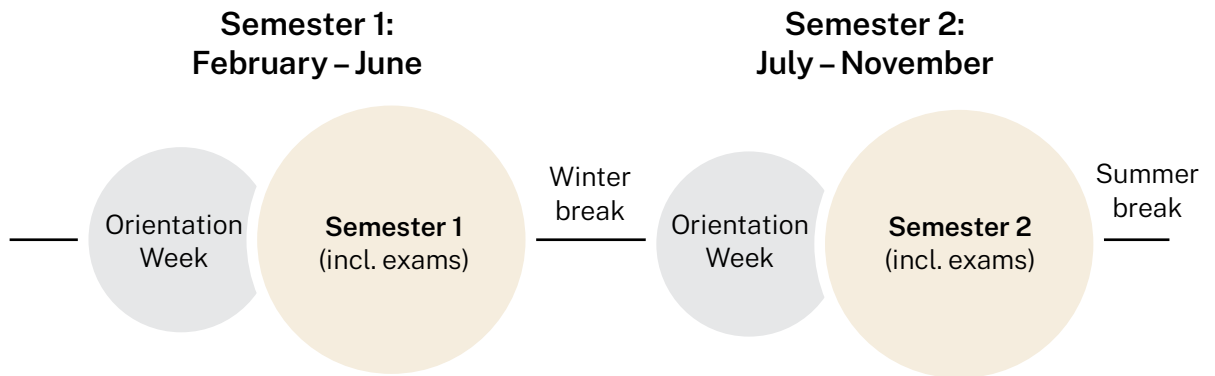

Australian
National
University

INBOUND EXCHANGE

Fact sheet 2024 – 2025

University calendar dates

ANU calendar: <http://www.anu.edu.au/directories/university-calendar>

Nomination and application dates

Eligibility

Suggested arrival dates	Early February (for Semester 1) and early July (for Semester 2)
Minimum length of exchange	1 semester
Maximum length of exchange	2 semesters

Courses and grading

Course catalogue	http://programsandcourses.anu.edu.au/Search
Restricted courses	<ul style="list-style-type: none">• Courses offered by the ANU Medical School are not available.• Art studio, music, and design courses are limited.• Law courses are only available to students who are enrolled in a law degree at their home institution.• All students must meet the pre-requisite requirements for the courses they wish to take.
Full course load	24 ANU units per semester (typically 4 courses at 6 units each)
Minimum course load	18 ANU units per semester (with approval from home institution and ANU)
Grading scale	https://www.anu.edu.au/students/program-administration/assessments-exams/grading-scale